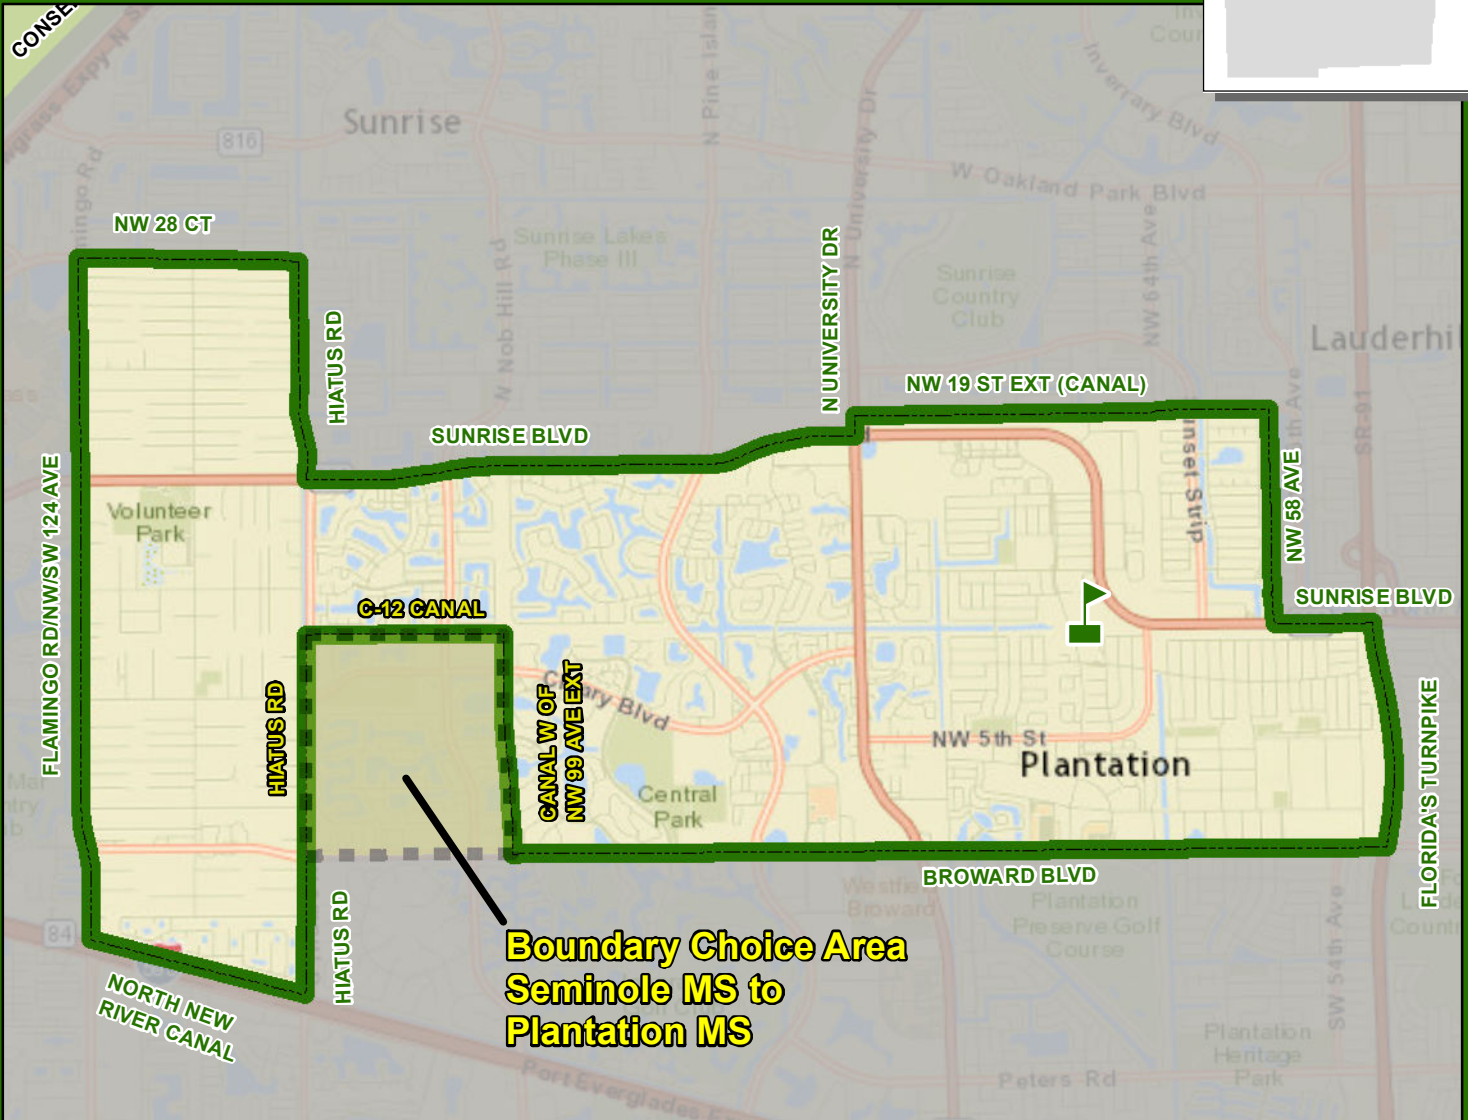

# PLANTATION MIDDLE SCHOOL

6600 W SUNRISE BOULEVARD  
PLANTATION, FLORIDA 33313  
754-322-4100

Boundary Choice Area  
Magnet School

**Boundary Choice Area  
Seminole MS to  
Plantation MS**

**Boundary Choice Area:** Sixth through eighth grade students residing in the area bounded south of the C-12 Canal, west of the Canal west of NW 99 Avenue extended, north of Broward Boulevard and east of Hiatus Road are assigned to Seminole Middle School with a choice to attend Plantation Middle School. Transportation will be provided to students residing in the Plantation/Seminole Middle School boundary choice area who have chosen to attend either Plantation Middle or Seminole Middle Schools.

Students interested in attending the boundary choice area school must apply. Application information is available online at [browardschools.com/dsa](http://browardschools.com/dsa), or through the Demographics & Student Assignments Department at (754) 321-2480.

PLANTATION

Service Layer Credits: Sources: Esri, DeLorme, HERE, USGS, Intermap, increment P Corp., NRCAN, Esri Japan, METI, Esri China (Hong Kong), Esri (Thailand), TomTom

THIS MAP IS FOR CONCEPTUAL PURPOSES ONLY AND SHOULD NOT BE USED FOR LEGAL BOUNDARY DETERMINATIONS